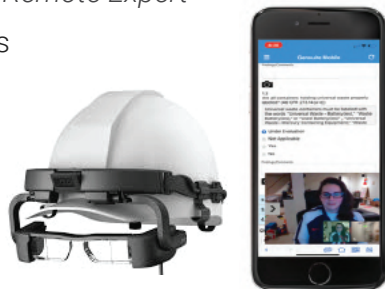

IoT & Smart Beacons

Tap into operational data w/integrated IoT systems

Connect equipment (e.g. forklift), Bluetooth beacons, and more to facilitate action for safety critical processes and alerts

U Connect™ & Smart Glasses

Real-time Collaboration & Remote Expert

Remotely connect experts with site teams via live video, audio, chat stream and enable hands-free workflows via smart glasses and wearables.

Artificial Intelligence