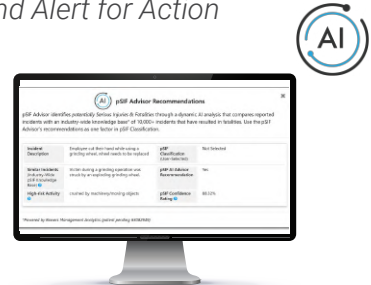

IoT & Smart Beacons

Tap into operational data w/integrated IoT systems

Connect equipment (e.g. forklift), Bluetooth beacons, and more to facilitate action for safety critical processes and alerts

U Connect™ & Smart Glasses

Real-time Collaboration & Remote Expert

Remotely connect experts with site teams via live video, audio, chat stream and enable hands-free workflows via smart glasses and wearables.

Artificial Intelligence

Harness AI to Identify Risks and Alert for Action

Enhance your safety and risk management operations and leverage the power of Artificial Intelligence platforms to provide deeper insight into your ESG programs.